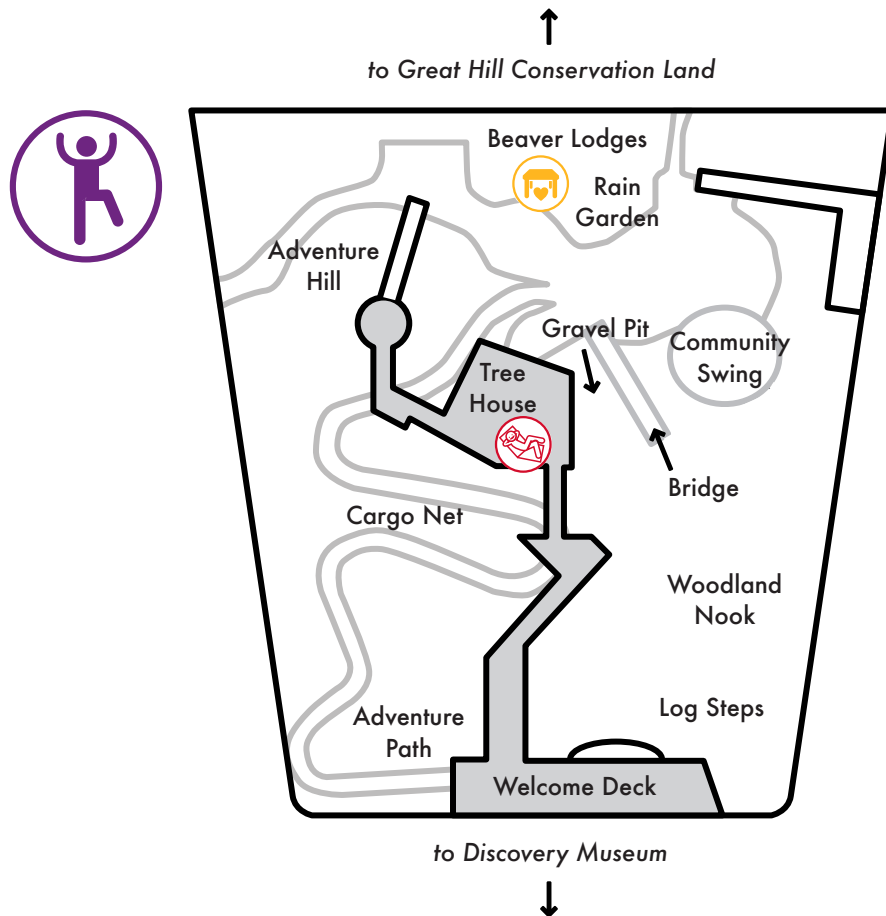

DISCOVERY WOODS

Discovery Woods is open year-round and closes at dusk.

KEY

Loud

Low Light

Wet

Hideaway Spot

Break Space

Outdoor Movement

About Discovery Museum

Discovery Museum is a supportive environment where you can try familiar and new experiences in fun and sometimes surprising ways! Noise-reducing headphones and waterproof smocks are available to borrow, and friendly staff are here to help. The museum building, exhibits, and Discovery Woods are all accessible, developed according to Universal Design principles.